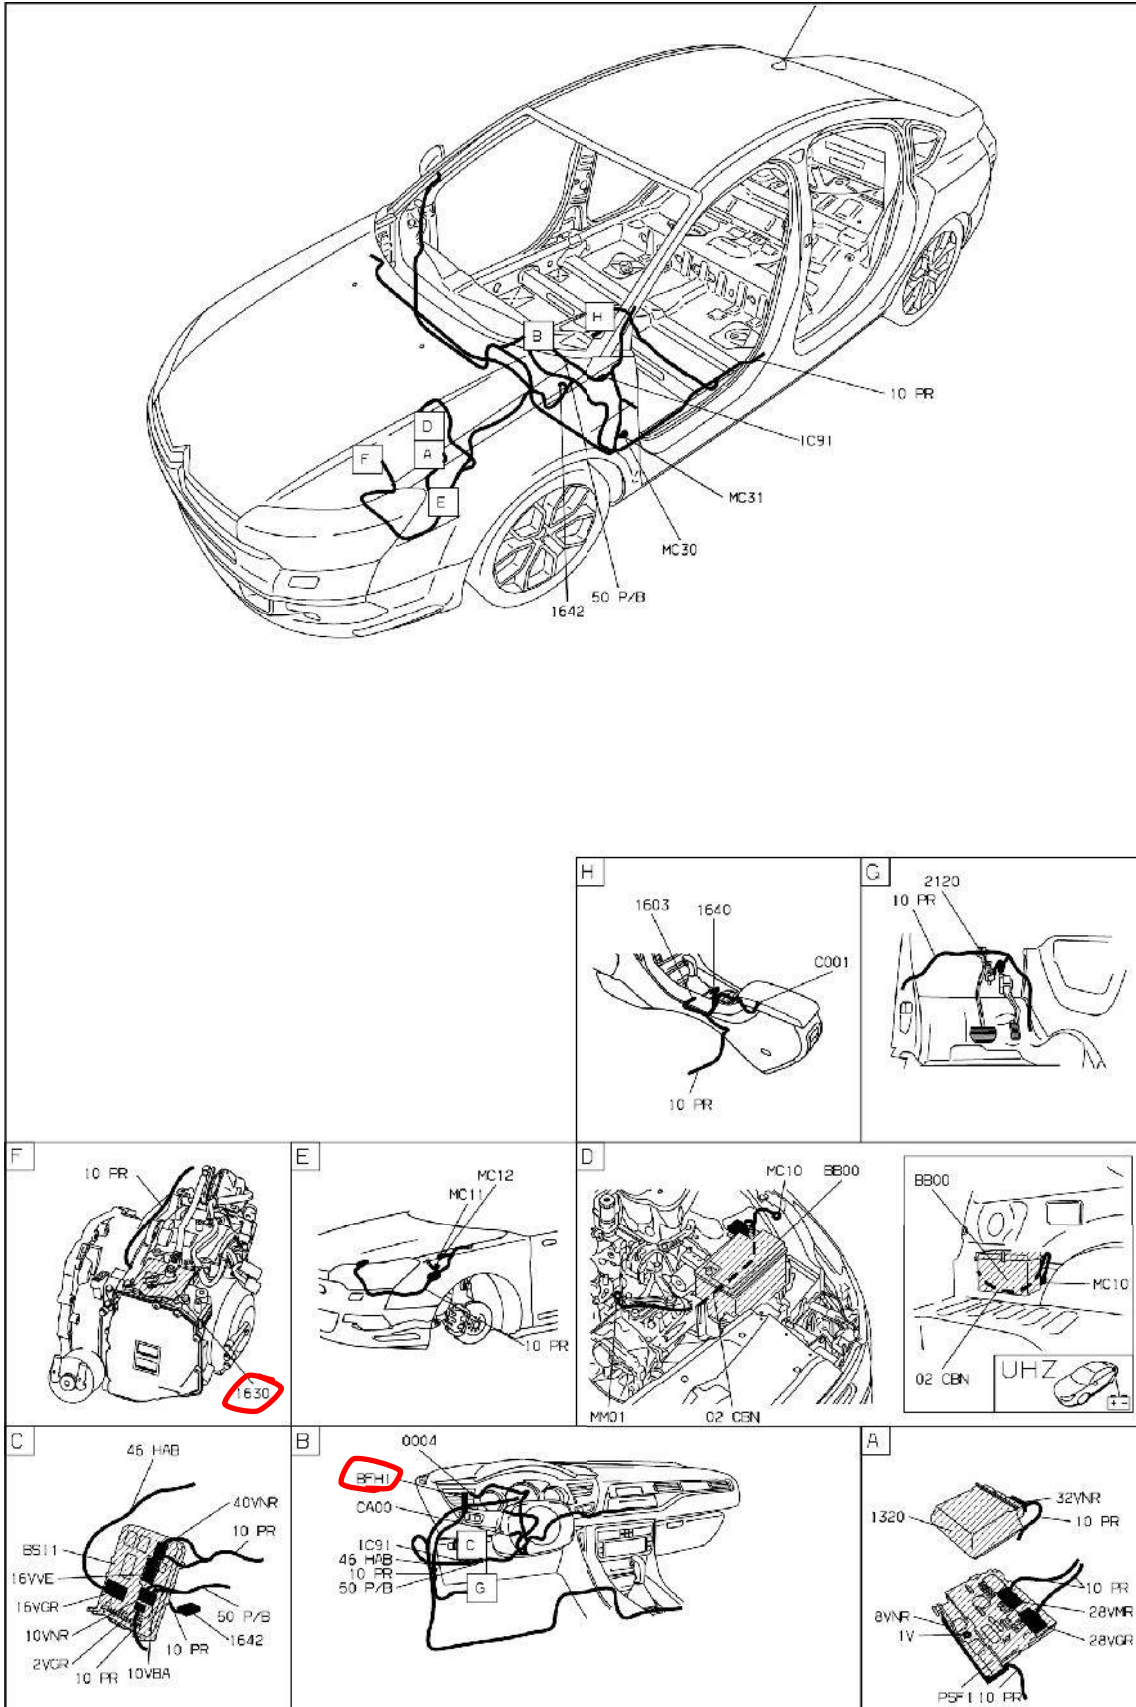

vehicle : C5 (X7)	power unit	OPR : 11525	automatic gearbox
domain		function	
component			

D3ARQ6PR

null

D3ARQ6P1

property of PSA Peugeot Citroën

16/09/2021