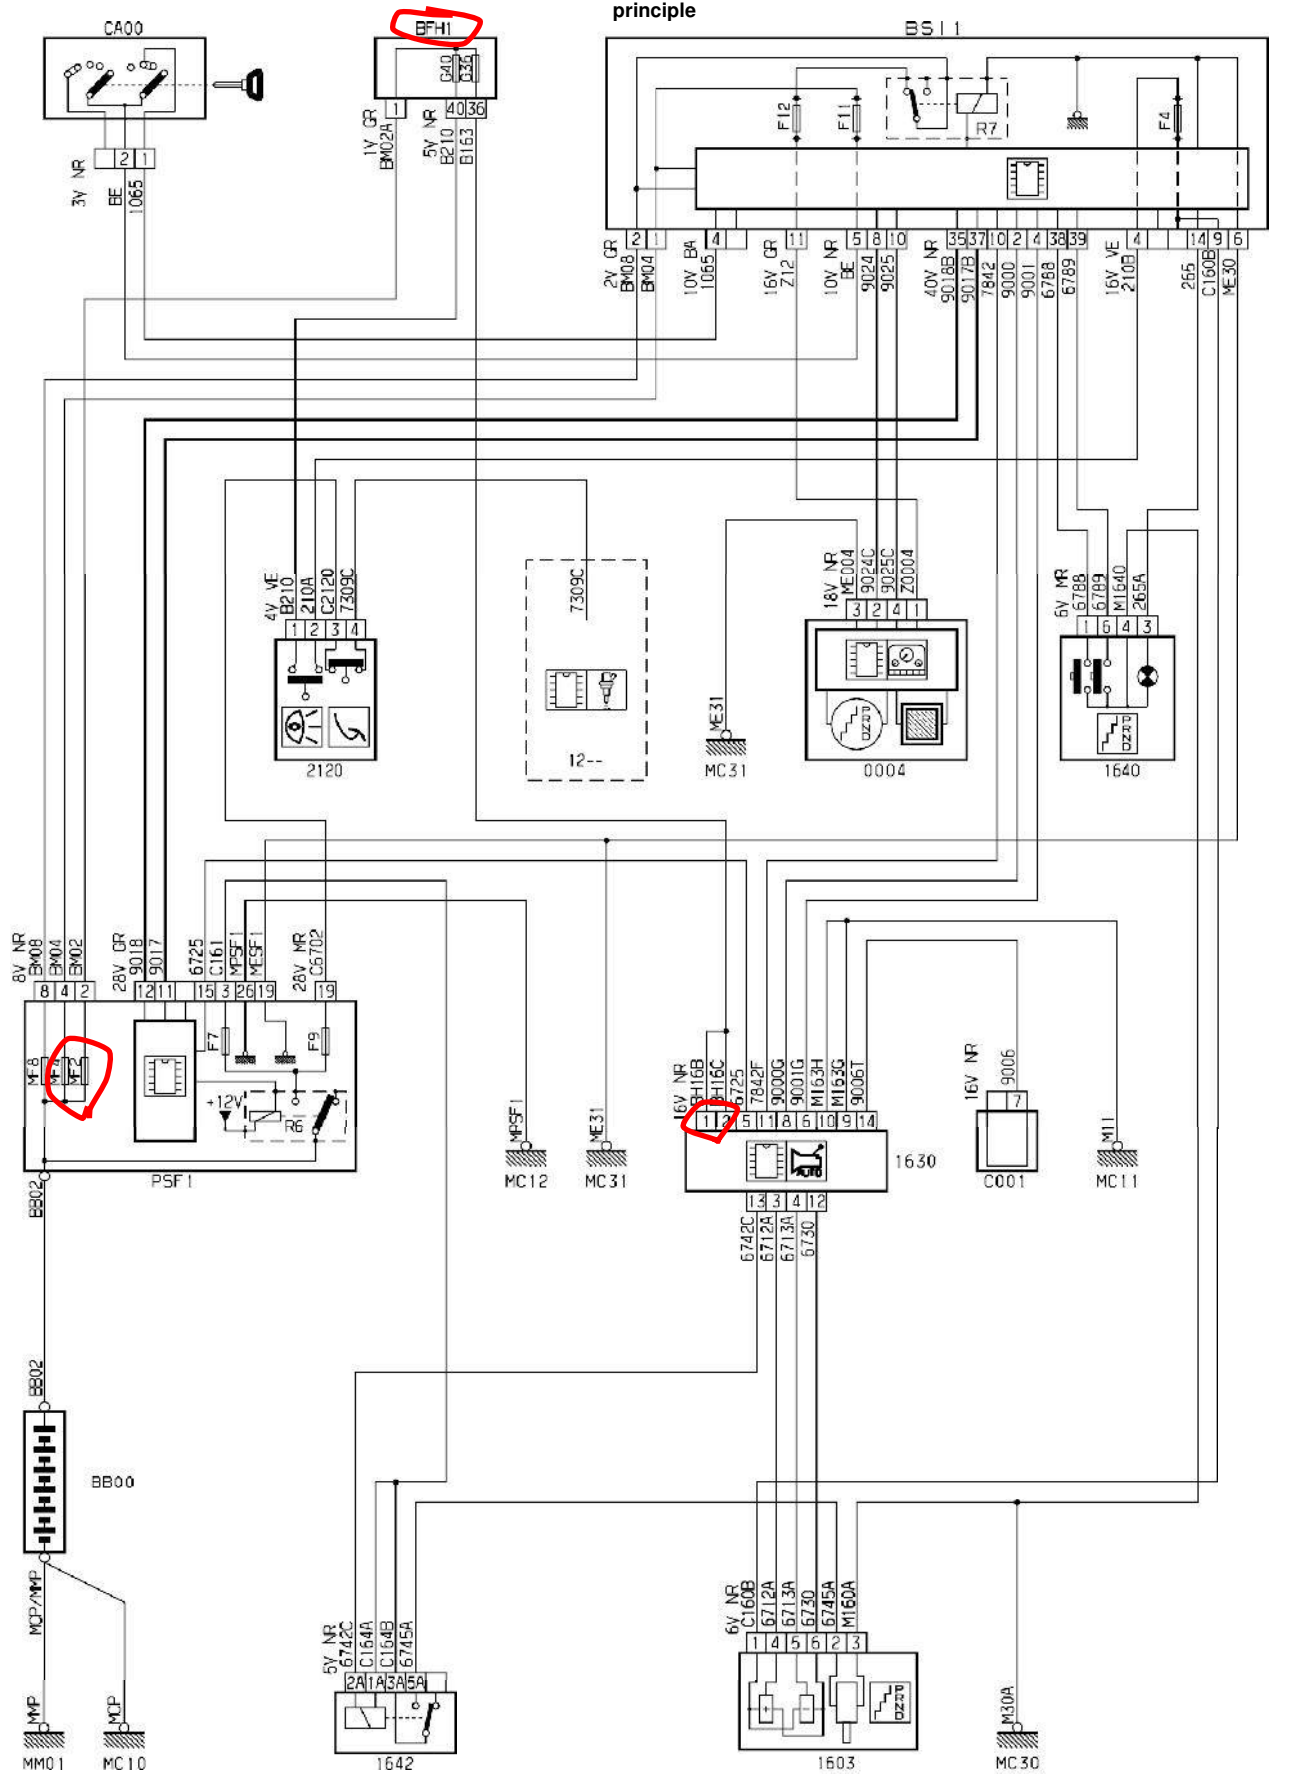

vehicle : C5 (X7)	power unit	OPR : 11525	automatic gearbox
domain		function	
component			

D3ARQ6PR

null

D3ARQ6P1

property of PSA Peugeot Citroën

16/09/2021